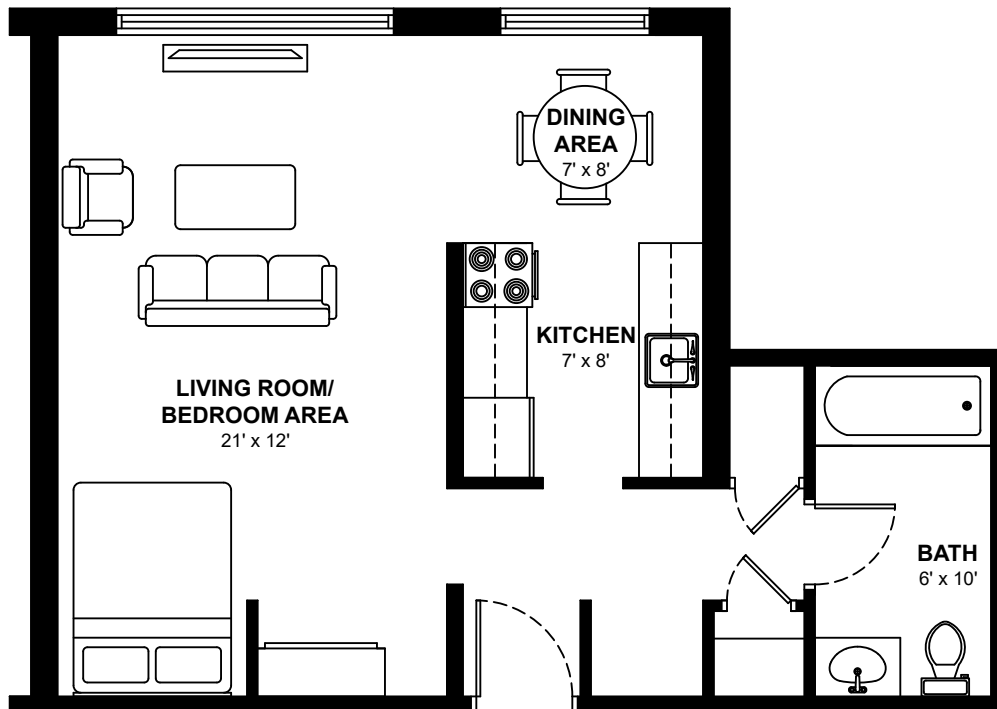

WESTLAWN VILLAGE

9535 165th St. NW, Edmonton

Bachelor Apartments

Approximately 632 sq. ft.

These floor plans are representative only. All dimensions are approximate.